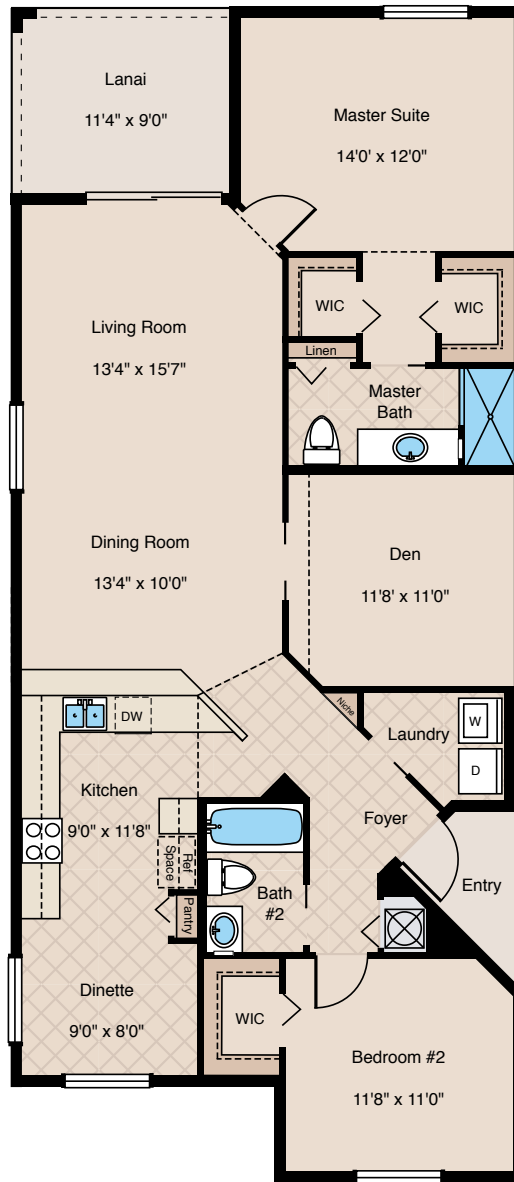

# The Celiara

2 Bedrooms | 2 Baths | Great Room | Dinette | 1,408 Sq. Ft.

Artist's Concept

Treviso Bay  
NAPLES

LENNAR

# The Celiara

2 Bedrooms | 2 Baths | Great Room | Dinette | 1,408 Sq. Ft.

Artist's Concept

1,408 Sq. Ft.	A/C
102 Sq. Ft.	Lanai
34 Sq. Ft.	Entry
<b>1,544 Sq. Ft.</b>	<b>Total</b>

Treviso Bay  
NAPLES

TrevisoBayNaplesFL.com

LENNAR®

Plans and elevations are artist's renderings and may contain options, which are not standard on all models. Lennar reserves the right to make changes to these floor plans, specifications, dimensions and elevations without prior notice. Floorplan shown with optional extended tile. Stated dimensions and square footage are approximate and should not be used as representation of the home's precise or actual size. Any statement, verbal or written, regarding "under air" or "finished area" or any other description or modifier of the square footage size of any home is a shorthand description of the manner in which the square footage was estimated and should not be construed to indicate certainty. Copyright © 2011 Lennar Corporation Lennar and the Lennar logo are registered service marks of Lennar Corporation and/or its subsidiaries. 12/11