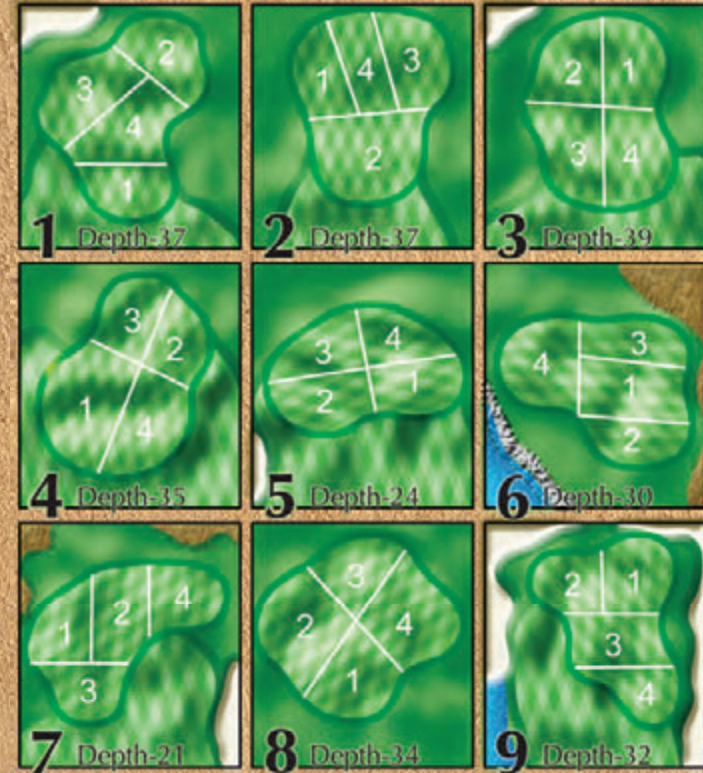

HAWK

Course / Slope Rating

Men	Black	70.4/125	Ladies	Gold	69.9/118
	Blue	68.9/122	Orange	68.0/114	
	Combo	67.8/118	Red	66.1/104	
	White	66.8/104			
	Gold	64.9/101			

RAPTOR BAY GOLF CLUB

23001 Coconut Point
Resort Drive
Bonita Springs, FL 34134
Phone: (239) 390-4600
Fax: (239) 390-4620
www.raptorbaygolfclub.com

RAYMOND FLOYD DESIGN

Raptor Bay is the **FIRST** resort golf course certified as a Gold Signature Sanctuary in the **WORLD**.

AUDUBON
INTERNATIONAL

Certified Signature Sanctuary

RAPTOR BAY GOLF CLUB

RAPTOR BAYSM

GOLF CLUB

OSPREY

Hole	1	2	3	4	5	6	7	8	9	Out	INITIAL	1	2	3	4	5	6	7	8	9	In	Tot	Hcp	Net	
Black Tees	567	165	410	160	373	163	550	375	416	3179		485	310	390	184	407	150	409	365	599	3299	6478			
Blue Tees	537	158	377	148	373	138	542	340	390	3003		477	310	384	172	376	141	381	365	544	3150	6153			
Combo Tees	537	158	366	148	340	138	507	340	353	2887		440	310	346	170	354	141	381	331	544	3017	5904			
White Tees	530	136	366	126	340	128	507	315	353	2801		440	281	346	170	354	127	358	331	472	2879	5680			
Gold Tees	503	128	335	104	311	123	475	303	343	2625		404	258	324	144	306	106	348	288	464	2642	5267			
Men's Hdcp.	5	13	7	15	9	17	1	11	3			8	16	6	14	2	18	10	12	4					
Par	5	3	4	3	4	3	5	4	4	35		5	4	4	3	4	3	4	4	5	36	71			
Orange Tees	479	108	323	94	296	103	469	248	310	2430		397	252	316	130	294	103	324	263	415	2494	4924			
Red Tees	473	102	271	76	282	95	450	240	295	2284		355	233	287	108	269	95	267	257	409	2280	4564			
Ladies' Hdcp	3	15	9	17	7	13	1	11	5			10	14	2	18	4	16	8	12	6					

HAWK

OSPREY

LOCAL RULES

- Out of Bounds is defined by the road on Osprey #7 and Osprey #8.

REMINDERS

- Raptor Bay is a non-metal spike facility.
- Keep pace with players in front of you.

Date: _____ Scorer: _____ Attest: _____